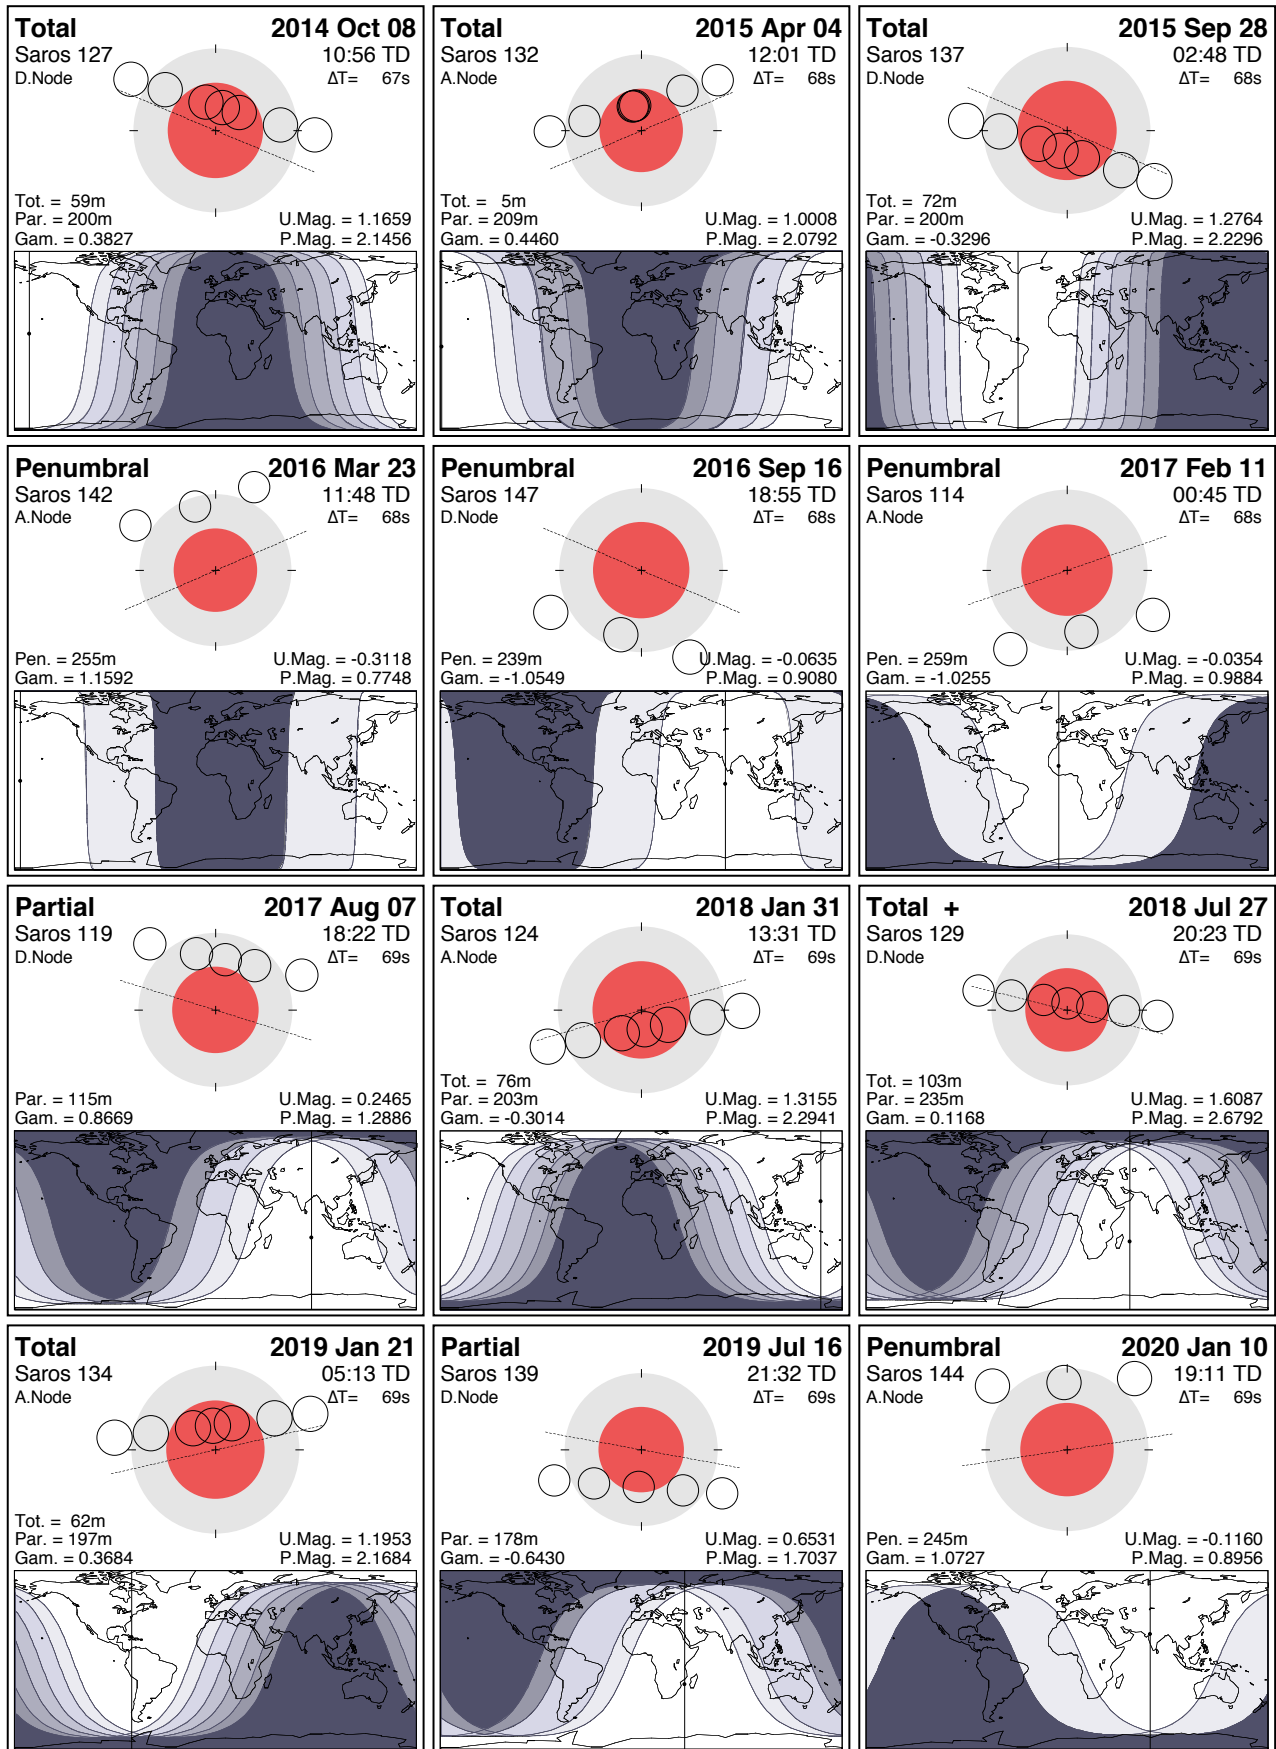

THOUSAND YEAR CANON OF LUNAR ECLIPSES 1501 TO 2500

Plate 105